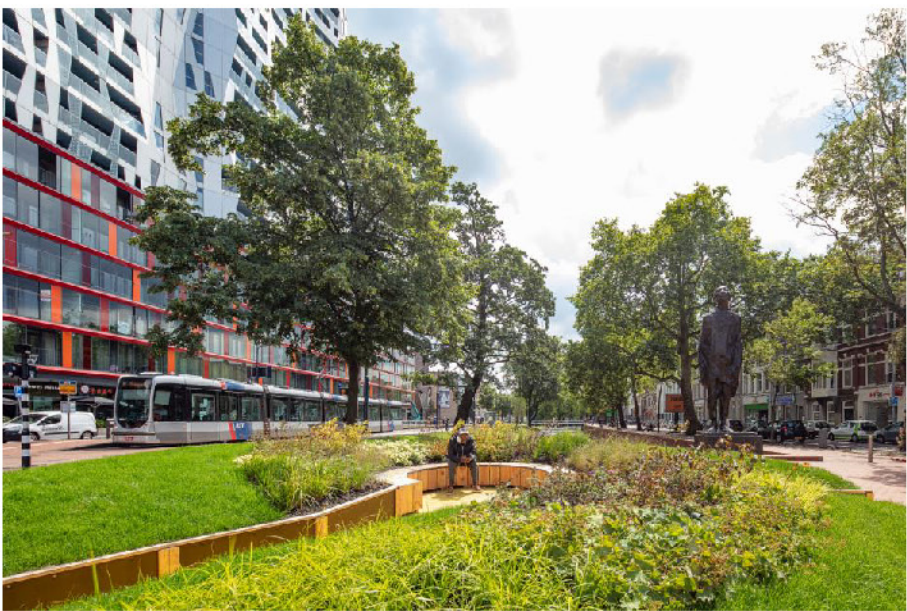

Be bold and dare to experiment BUT pilot is not an end on itself